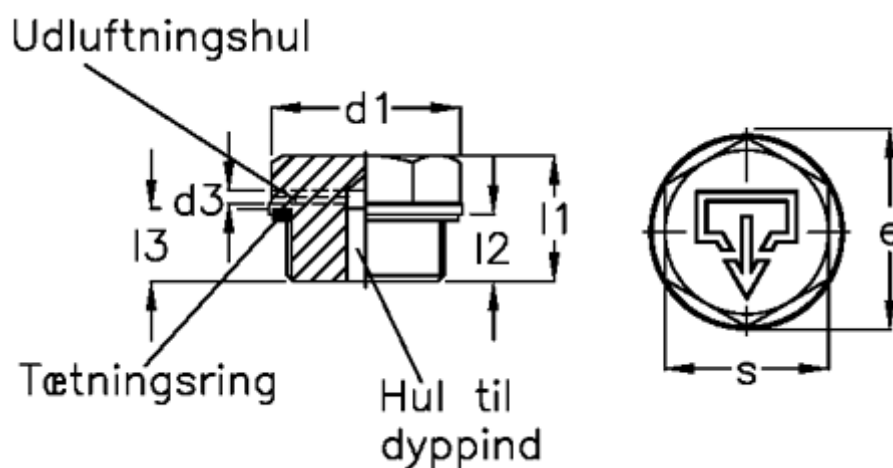

Article number: 20242523

Description: E+G

Threaded plug GN 741-32-M26x1,5-AS-2

Measures

$d1 = 32$
$d2 = M26x1,5$
$d3 = 2$
$d4 = M5$
$e = 31.2$
$l1 = 17.0$
$l2 = 9.0$
$s = 22$